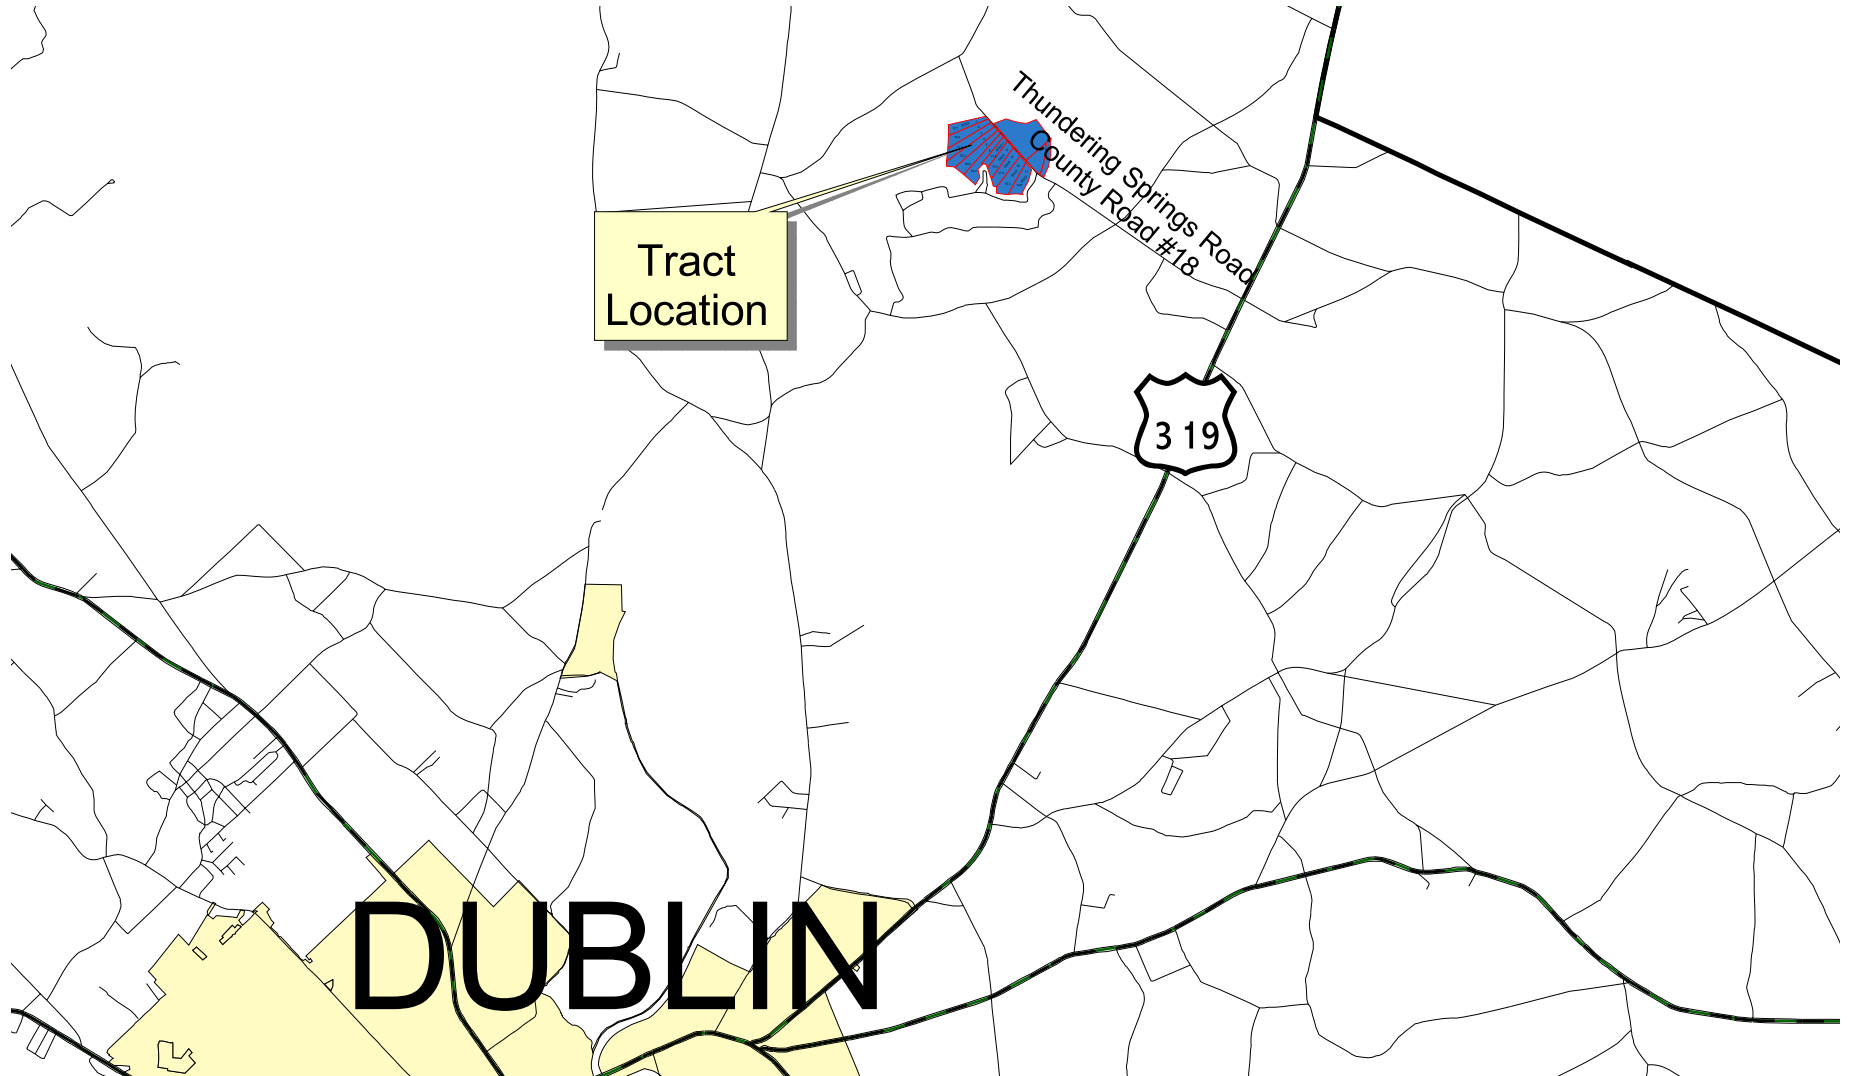

# Blackshear Subdivision

# Blackshear Tract Subdivision Laurens County, GA

Will Divide this side of road  
for \$3000/acre

Stuckey Timberland, Inc.  
478 374-5888