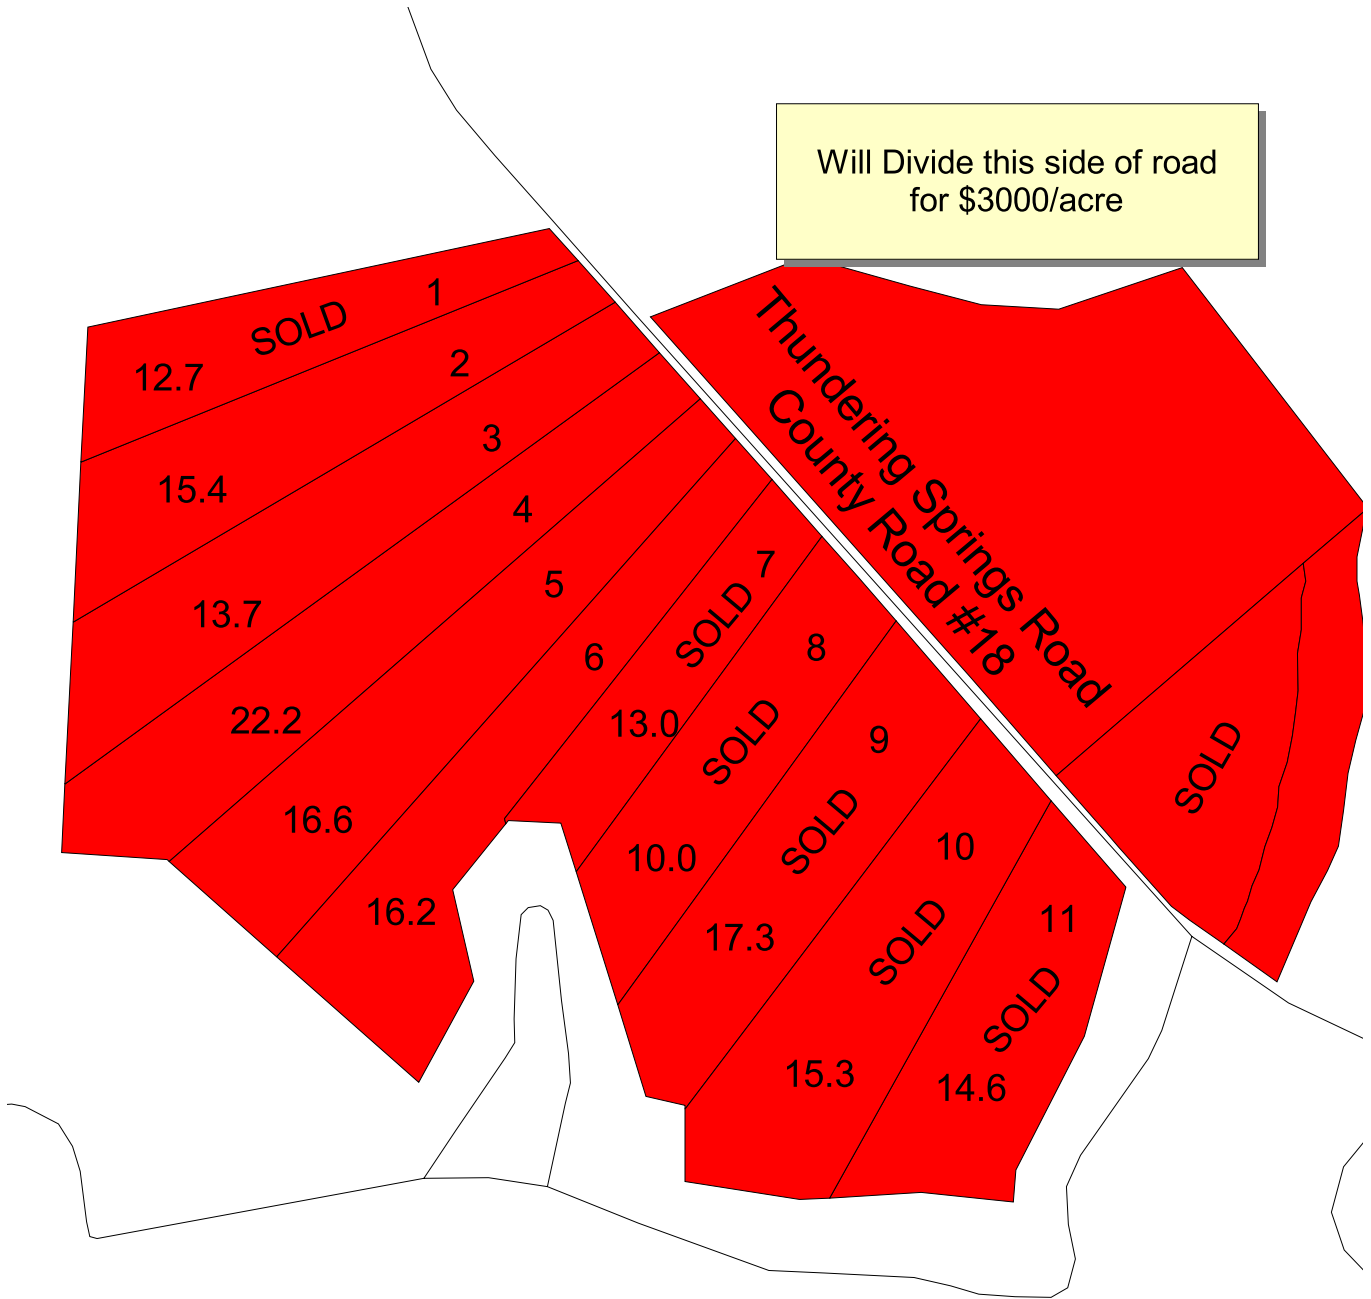

# Blackshear Subdivision

# Blackshear Tract Subdivision Laurens County, GA

Will Divide this side of road  
for \$3000/acre

Stuckey Timberland, Inc.  
478 374-5888