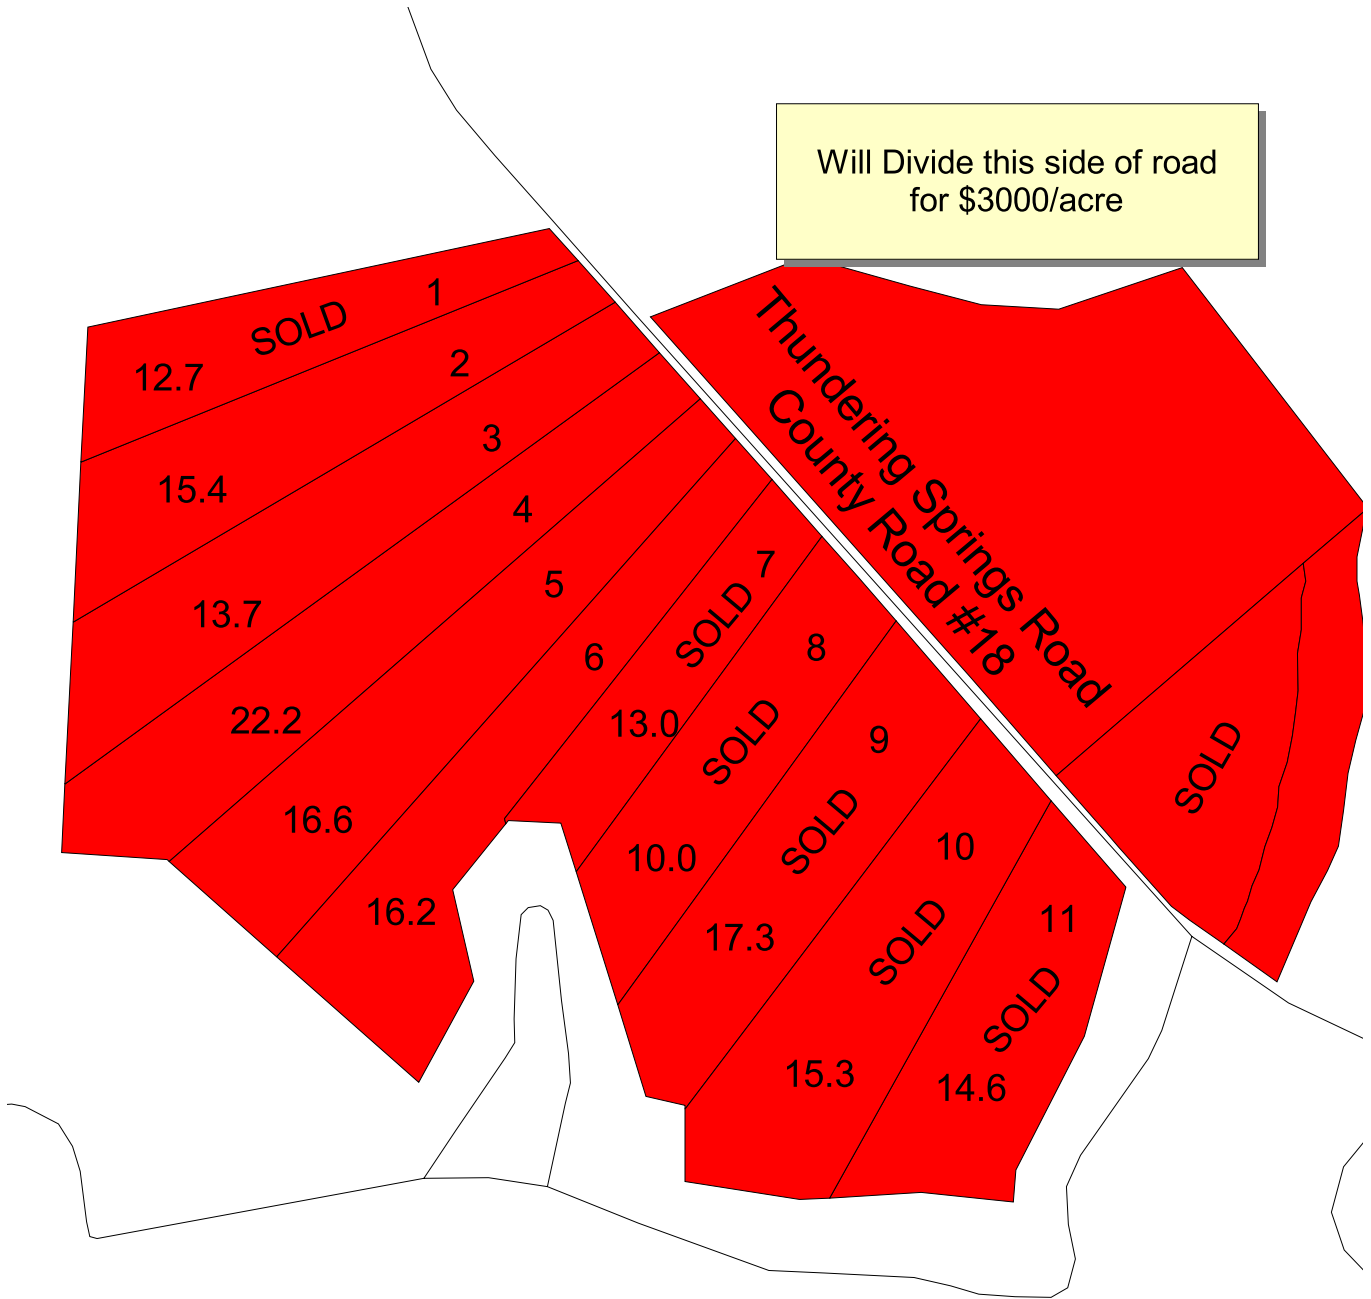

Blackshear Tract Subdivision Laurens County, GA

Will Divide this side of road
for $3000/acre

Stuckey Timberland, Inc.
478 374-5888